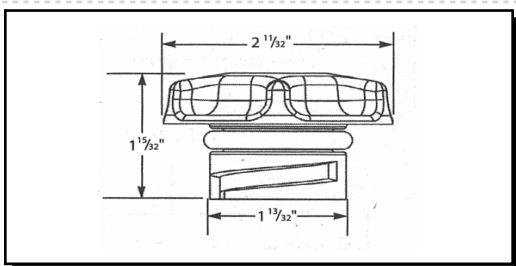

Año	Marca	Motor	Modelo	
2004	2003	FORD	V8, 4.6 L	CROWN VICTORIA
2010	2008	FORD	V8, 4.6 L	E SERIES VAN
2012	2004	FORD	V8, 5.4 L	E SERIES VAN
2012	2007	FORD	V6, 3.5 L	EDGE
2009	2001	FORD	V6, 3.0 L	ESCAPE
2001	2001	FORD	4 CIL. 2.0 L	ESCORT
2008	2005	FORD	V8, 5.4 L	EXPEDITION
2012	2011	FORD	V6, 3.5 L	EXPLORER
2009	2007	FORD	V6, 4.0 L	EXPLORER
2009	2007	FORD	V8, 4.6 L	EXPLORER
2009	2003	FORD	V6, 4.0 L	EXPLORER SPORT TRAC
2009	2007	FORD	V8, 4.6 L	EXPLORER SPORT TRAC
2012	2011	FORD	V8, 6.7 L DIESEL	F-250 SUPER DUTY
2012	2011	FORD	V8, 6.2 L	F-350 SUPER DUTY
2010	2008	FORD	V10, 6.8 L	F-450 SUPER DUTY
2012	2011	FORD	V8, 6.7 L DIESEL	F-450 SUPER DUTY
2010	2008	FORD	V10, 6.8 L	F-550 SUPER DUTY
2012	2011	FORD	V8, 6.7 L DIESEL	F-550 SUPER DUTY
2007	2005	FORD	V6, 3.0 L	FIVE HUNDRED
2003	2000	FORD	4 CIL. 2.0 L	FOCUS
2008	2007	FORD	V6, 3.0 L	FUSION
2004	2004	FORD	V8, 5.4 L	LOBO
2007	2005	FORD	V6, 4.0 L	MUSTANG
2009	2005	FORD	V8, 4.6 L	MUSTANG
2012	2001	FORD	4 CIL. 2.3 L	RANGER
2002	2001	FORD	V6, 3.0 L	RANGER
2001	2001	FORD	V6, 4.0 L	RANGER
2008	2006	LAND ROVER	V8, 4.4 L	RANGE ROVER
2001	2000	LINCOLN	V6, 3.0 L	LS
2008	2007	LINCOLN	V8, 5.4 L	MARK LT
2008	2007	LINCOLN	V6, 3.5 L	MKX
2008	2007	LINCOLN	V6, 3.5 L	MKZ
2004	2003	LINCOLN	V8, 4.6 L	TOWN CAR
2011	2009	MAZDA	V6, 3.7 L	CX-9
2005	2004	MERCURY	V8, 4.6 L	GRAND MARQUIS
2009	2005	MERCURY	V6, 3.0 L	MARINER
2007	2006	MERCURY	V6, 3.0 L	MILAN
2005	2001	MERCURY	V6, 3.0 L	SABLE