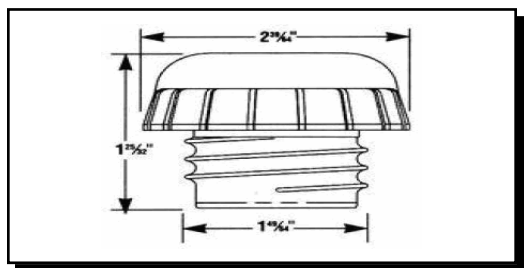

31832

Año	Marca	Motor	Modelo
2004	2004	AUDI	V6, 2.8 L A6
2006	2004	AUDI	V6, 3.0 L A6
2006	2004	AUDI	V6, 2.7 L ALLROAD QUATTRO
2012	2011	BUICK	V6, 3.6 L LACROSSE
2003	2002	CHEVROLET	V8, 5.3 L AVALANCHE
2000	1999	CHEVROLET	V8, 7.4 L C y K SERIES PICKUP
2002	2001	CHEVROLET	V8, 8.1 L C y K SERIES PICKUP
2007	1999	CHEVROLET	V6, 4.3 L SILVERADO
2007	2000	CHEVROLET	V8, 4.8 L SILVERADO
2003	2000	CHEVROLET	V8, 5.3 L SILVERADO
2007	2000	CHEVROLET	V8, 6.0 L SILVERADO
2003	2000	CHEVROLET	V8, 6.6 L SILVERADO
2003	2000	CHEVROLET	V8, 8.1 L SILVERADO
2004	2000	CHEVROLET	V8, 5.3 L SUBURBAN
1999	1998	CHEVROLET	V8, 5.7 L SUBURBAN
2002	2000	CHEVROLET	V8, 6.0 L SUBURBAN
2002	2002	CHEVROLET	V8, 8.1 L SUBURBAN
2004	1999	HONDA	4 CIL. 2.3 L ACCORD
2004	1999	HONDA	4 CIL. 2.4 L ACCORD
2007	1999	HONDA	V6, 3.0 L ACCORD
2004	1998	HONDA	4 CIL. 1.6 L CIVIC
2005	1999	HONDA	4 CIL. 1.7 L CIVIC
2004	1998	HONDA	4 CIL. 2.0 L CR-V
2004	1998	HONDA	4 CIL. 2.4 L CR-V
2004	2003	HONDA	V6, 3.5 L ODYSSEY
2007	2003	HONDA	V6, 3.5 L PILOT
2001	2001	INFINITI	V6, 3.0 L INFINITI I30
2001	2001	INFINITI	V8, 4.1 L INFINITI Q45
2012	2012	MAZDA	4 CIL. 1.5 L MAZDA 2
2000	1998	MITSUBISHI	4 CIL. 2.4 L GALANT
2000	1998	MITSUBISHI	V6, 3.8 L GALANT
2008	2004	MITSUBISHI	4 CIL. 2.0 L LANCER
2006	2004	MITSUBISHI	4 CIL. 2.4 L LANCER
2007	2005	MITSUBISHI	V6, 3.8 L MONTERO
2006	2005	MITSUBISHI	4 CIL. 2.4 L OUTLANDER
2008	2007	MITSUBISHI	V6, 3.0 L OUTLANDER

2001	2001	NISSAN	V6, 3.0 L MAXIMA
2002	2002	SAAB	4 CIL. 2.0 L 9 - 3
2002	2001	SAAB	4 CIL. 2.3 L 9 - 3
2002	2002	SAAB	4 CIL. 2.3 L 9 - 5
2002	2002	SAAB	V6, 3.0 L 9 - 5
2007	2006	SUBARU	4 CIL. 2.5 L FORESTER
2007	2006	SUBARU	4 CIL. 2.5 L IMPREZA
2008	2006	SUZUKI	V6, 2.7 L GRAND VITARA
2010	2009	SUZUKI	V6, 3.2 L GRAND VITARA
2010	2007	SUZUKI	4 CIL. 2.0 L SX4
2002	2002	TOYOTA	V6, 3.4 L 4 RUNNER
2002	2001	TOYOTA	4 CIL. 2.2 L CAMRY
2008	2007	TOYOTA	4 CIL. 2.4 L CAMRY
2002	2001	TOYOTA	V6, 3.0 L CAMRY
2008	2007	TOYOTA	V6, 3.5 L CAMRY
2004	2001	TOYOTA	4 CIL. 1.8 L COROLLA
2012	2009	TOYOTA	4 CIL. 1.8 L COROLLA
2008	2007	TOYOTA	V6, 4.0 L FJ CRUISER
2009	2008	TOYOTA	V6, 3.5 L HIGHLANDER
2007	2003	TOYOTA	V8, 4.7 L LAND CRUISER
2004	2003	TOYOTA	4 CIL. 1.8 L MATRIX
2003	2003	TOYOTA	4 CIL. 2.0 L RAV 4
2008	2003	TOYOTA	4 CIL. 2.4 L RAV 4
2010	2009	TOYOTA	4 CIL. 2.5 L RAV 4
2012	2011	TOYOTA	4 CIL. 2.5 L RAV 4
2010	2008	TOYOTA	V6, 3.5 L RAV 4
2010	2007	TOYOTA	V6, 3.5 L SIENNA
2008	2007	TOYOTA	V8, 4.7 L TUNDRA
2010	2009	TOYOTA	V8, 5.7 L TUNDRA
2008	2005	TOYOTA	4 CIL. 1.5 L YARIS
2011	2009	TOYOTA	4 CIL. 1.5 L YARIS
2004	2000	VOLVO	5 CIL. 2.3 L C70
2004	2000	VOLVO	5 CIL. 2.4 L C70
2004	2000	VOLVO	4 CIL. 1.9 L S40
2001	2000	VOLVO	4 CIL. 2.0 L S40
2001	2001	VOLVO	5 CIL. 2.3 L S60
2003	2001	VOLVO	5 CIL. 2.4 L S60
2006	2004	VOLVO	5 CIL. 2.5 L S60
2000	2000	VOLVO	5 CIL. 2.3 L S70
2000	1999	VOLVO	5 CIL. 2.4 L S70
2001	2000	VOLVO	6 CIL. 2.8 L S80
2005	1999	VOLVO	6 CIL. 2.9 L S80
2001	2000	VOLVO	5 CIL. 2.3 L V70